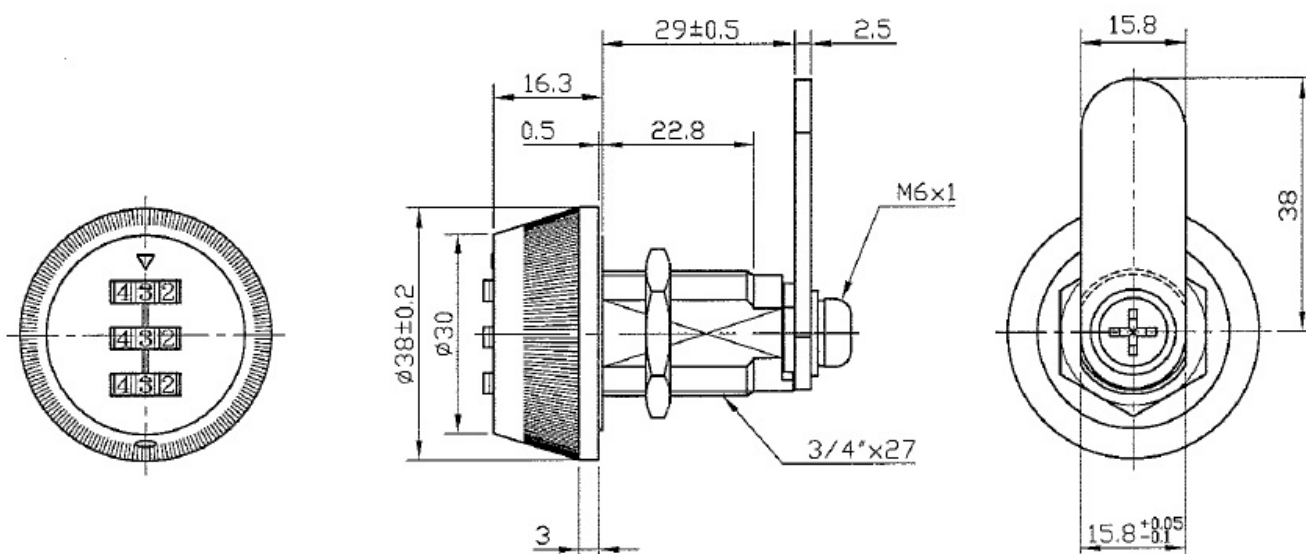

## Description:

Combi. Cam Lock "Dome", 90DG,  $\varnothing 19 \times 29$ mm CPL, Straight Cam Centre To Edge 38mm, Universal - Left & Right in one Lock

## Item number:

14.08.202-0

Units	Box	Carton	HS Code	Barcode
Pcs.	15	75	8301300000	 5704866045292